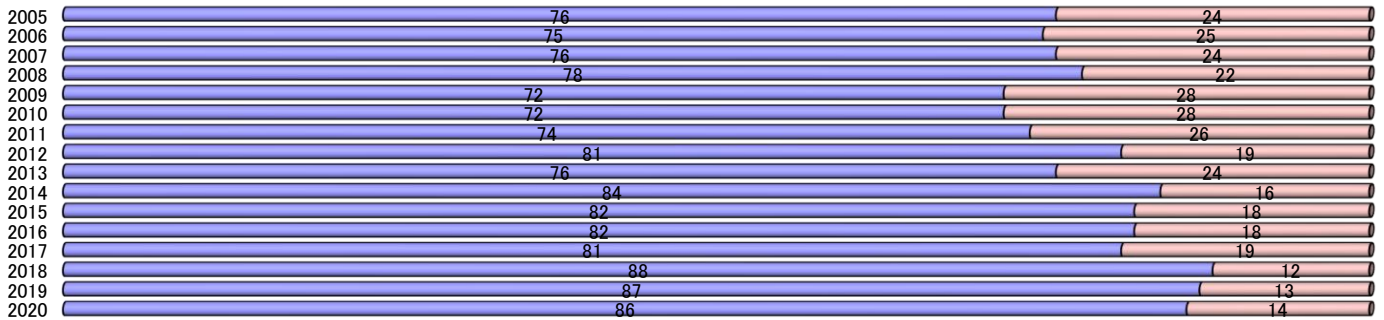

デジタルカメラ合計(男女別構成)

Digital Still Cameras Total (Gender-specific constitution)

■男 Male ■女 Female (%)

レンズ一体型デジタルカメラ(男女別構成)

Digital Cameras with Built-in Lens(Gender-specific constitution)

■男 Male ■女 Female (%)