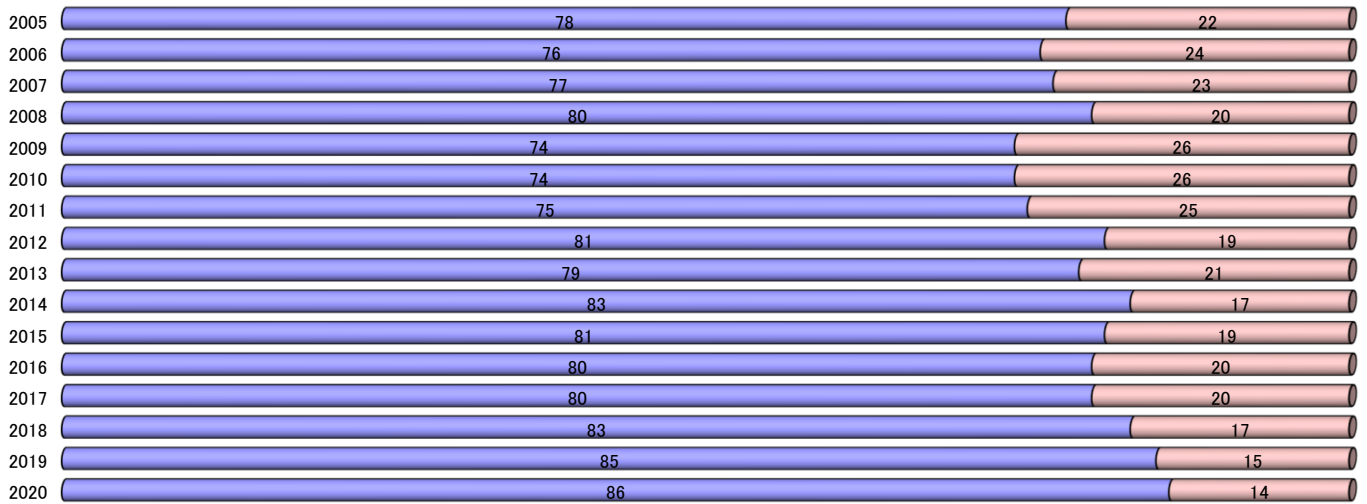

デジタルカメラ合計(男女別構成)

Digital Still Cameras Total (Gender-specific constitution)

■男 Male ■女 Female (%)