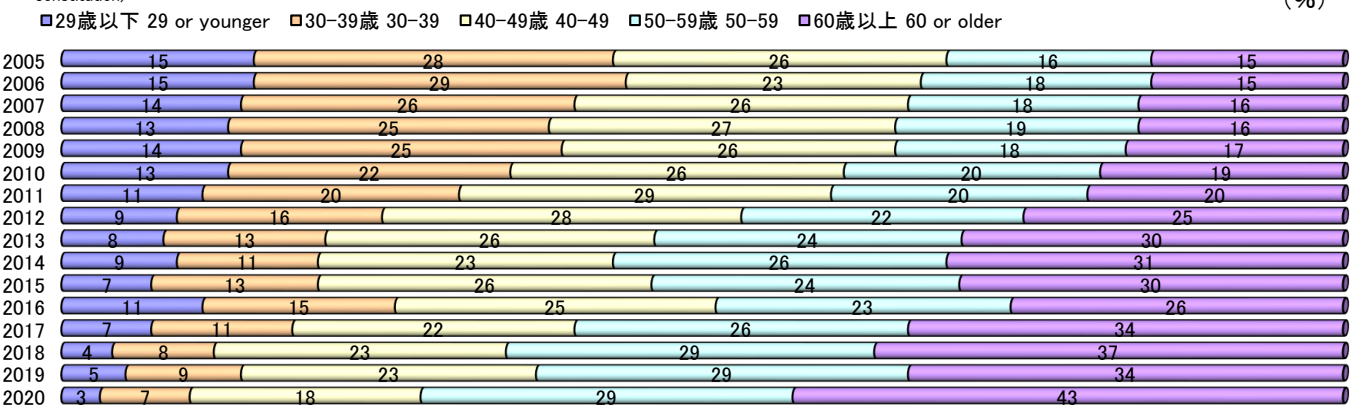

デジタルカメラ合計(年齢別構成)

Digital Still Cameras Total (Age-specific constitution)

レンズ一体型デジタルカメラ(年齢別構成)

Digital Cameras with Built-in Lens (Age-specific constitution)

レンズ交換式デジタルカメラ(年齢別構成)

Digital Cameras with Interchangeable Lenses(Age-specific constitution)