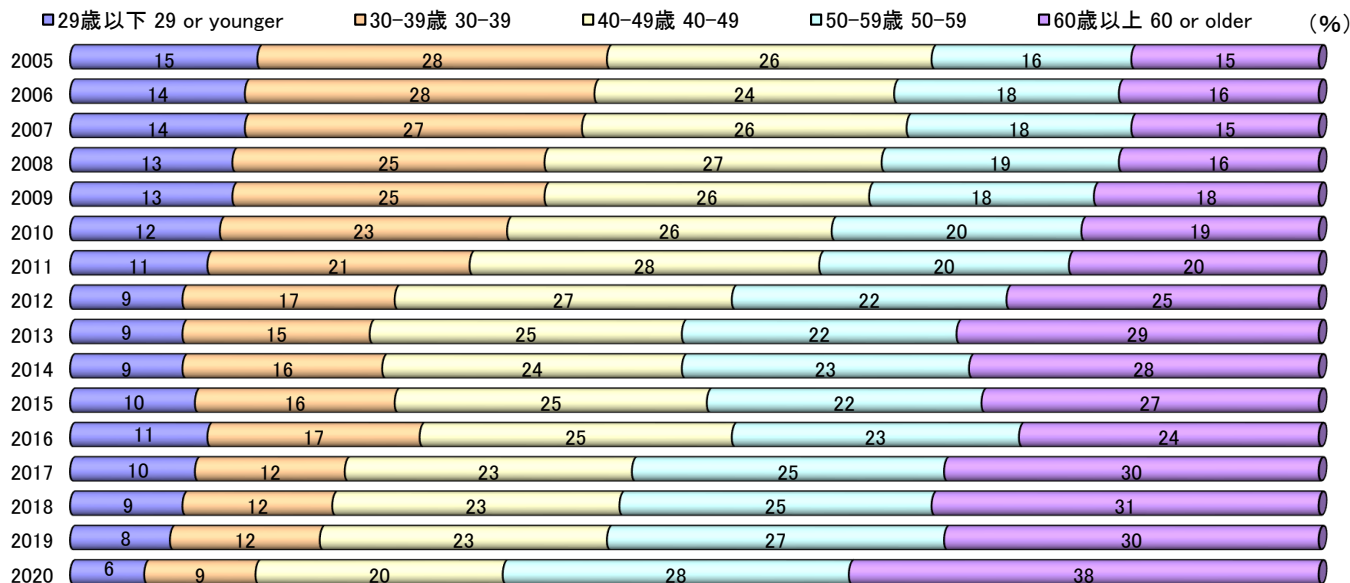

デジタルカメラ合計(年齢別構成)

Digital Still Cameras Total (Age-specific constitution)

レンズ一体型デジタルカメラ(年齢別構成)

Digital Cameras with Built-in Lens (Age-specific constitution)

レンズ交換式デジタルカメラ(年齢別構成)

Digital Cameras with Interchangeable Lenses(Age-specific constitution)