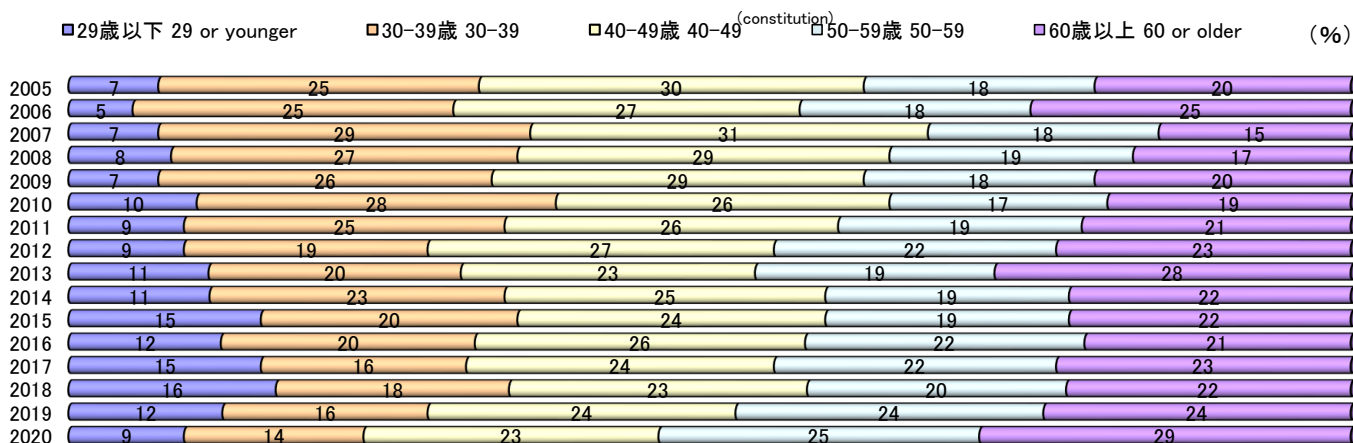

デジタルカメラ合計(年齢別構成)

Digital Still Cameras Total (Age-specific constitution)

レンズ一体型デジタルカメラ(年齢別構成)

Digital Cameras with Built-in Lens (Age-specific constitution)

レンズ交換式デジタルカメラ(年齢別構成)

Digital Cameras with Interchangeable Lenses(Age-specific constitution)