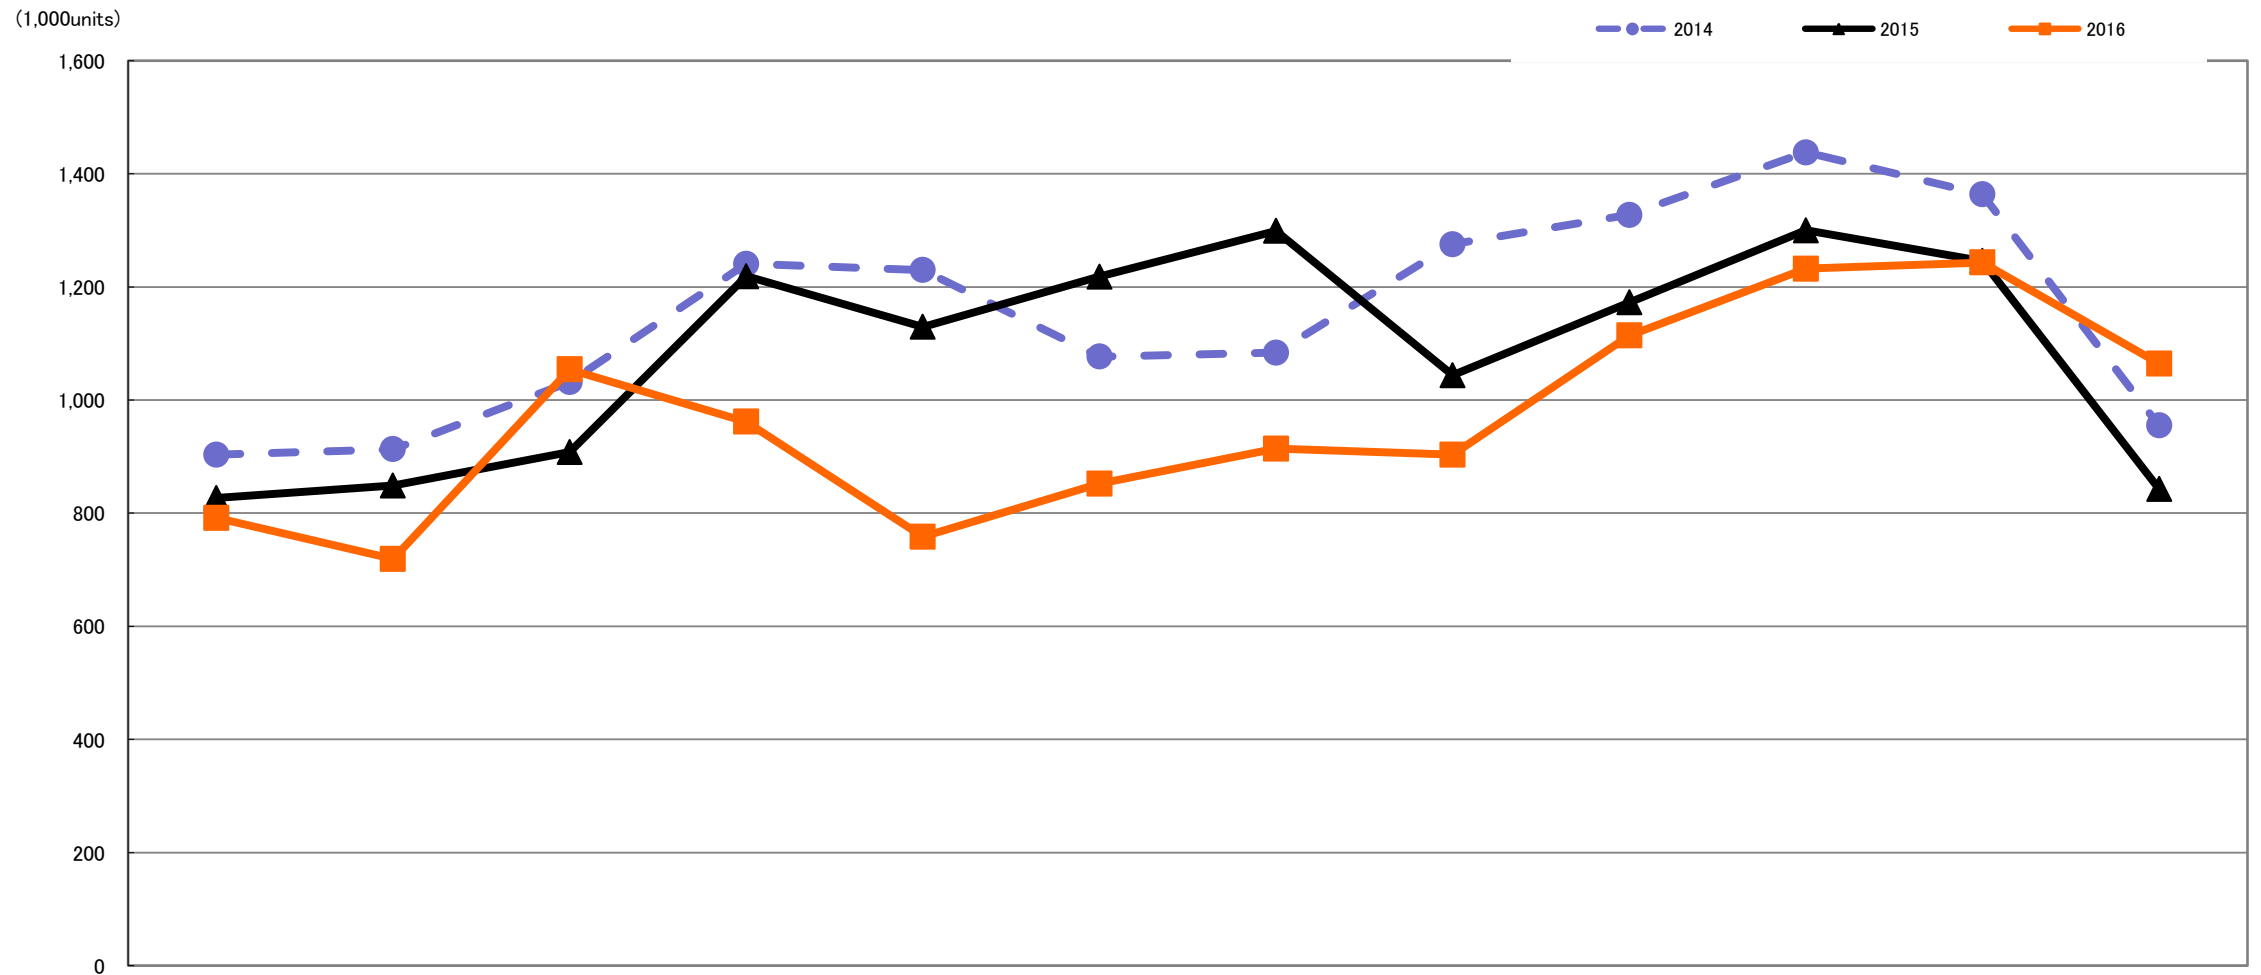

Quantity of Total Shipment of DSC [Worldwide] Comparison of 2014, 2015 and 2016 :Jan.-Dec.

	Jan.	Feb.	Mar.	Apr.	May.	Jun.	Jul.	Aug.	Sep.	Oct.	Nov.	Dec.
2016	1,900,087	1,704,581	2,214,668	2,297,688	1,658,353	1,619,311	1,616,828	1,584,177	2,054,037	2,475,607	2,601,792	2,462,741
	80.4%	70.0%	85.6%	68.3%	54.4%	52.6%	48.9%	52.8%	64.0%	66.0%	82.6%	117.2%
2015	2,363,912	2,436,324	2,587,319	3,365,033	3,046,288	3,080,103	3,304,174	3,001,654	3,210,297	3,750,106	3,148,484	2,101,763
	80.3%	83.0%	77.5%	86.8%	87.6%	92.5%	94.5%	75.7%	81.0%	82.5%	73.0%	64.7%
2014	2,945,506	2,934,500	3,339,487	3,875,163	3,478,485	3,328,051	3,494,964	3,966,972	3,962,604	4,546,136	4,313,284	3,249,256

Quantity of Total Shipment of Interchangeable Lens DSC [Worldwide]

Comparison of 2014 , 2015 and 2016 :Jan.-Dec.

	Jan.	Feb.	Mar.	Apr.	May.	Jun.	Jul.	Aug.	Sep.	Oct.	Nov.	Dec.
2016	791,416	719,146	1,054,147	961,630	758,043	852,311	913,822	903,456	1,114,114	1,232,055	1,243,100	1,064,538
	95.7%	84.7%	116.1%	78.9%	67.1%	70.0%	70.3%	86.6%	95.0%	94.8%	99.8%	126.3%
2015	826,632	848,625	908,245	1,218,760	1,129,482	1,218,174	1,299,086	1,043,752	1,172,668	1,299,966	1,245,809	842,800
	91.5%	92.9%	88.0%	98.2%	91.8%	113.1%	119.9%	81.8%	88.3%	90.4%	91.4%	88.3%
2014	903,592	913,131	1,031,795	1,240,837	1,229,934	1,076,759	1,083,653	1,275,546	1,327,331	1,437,918	1,363,698	954,974