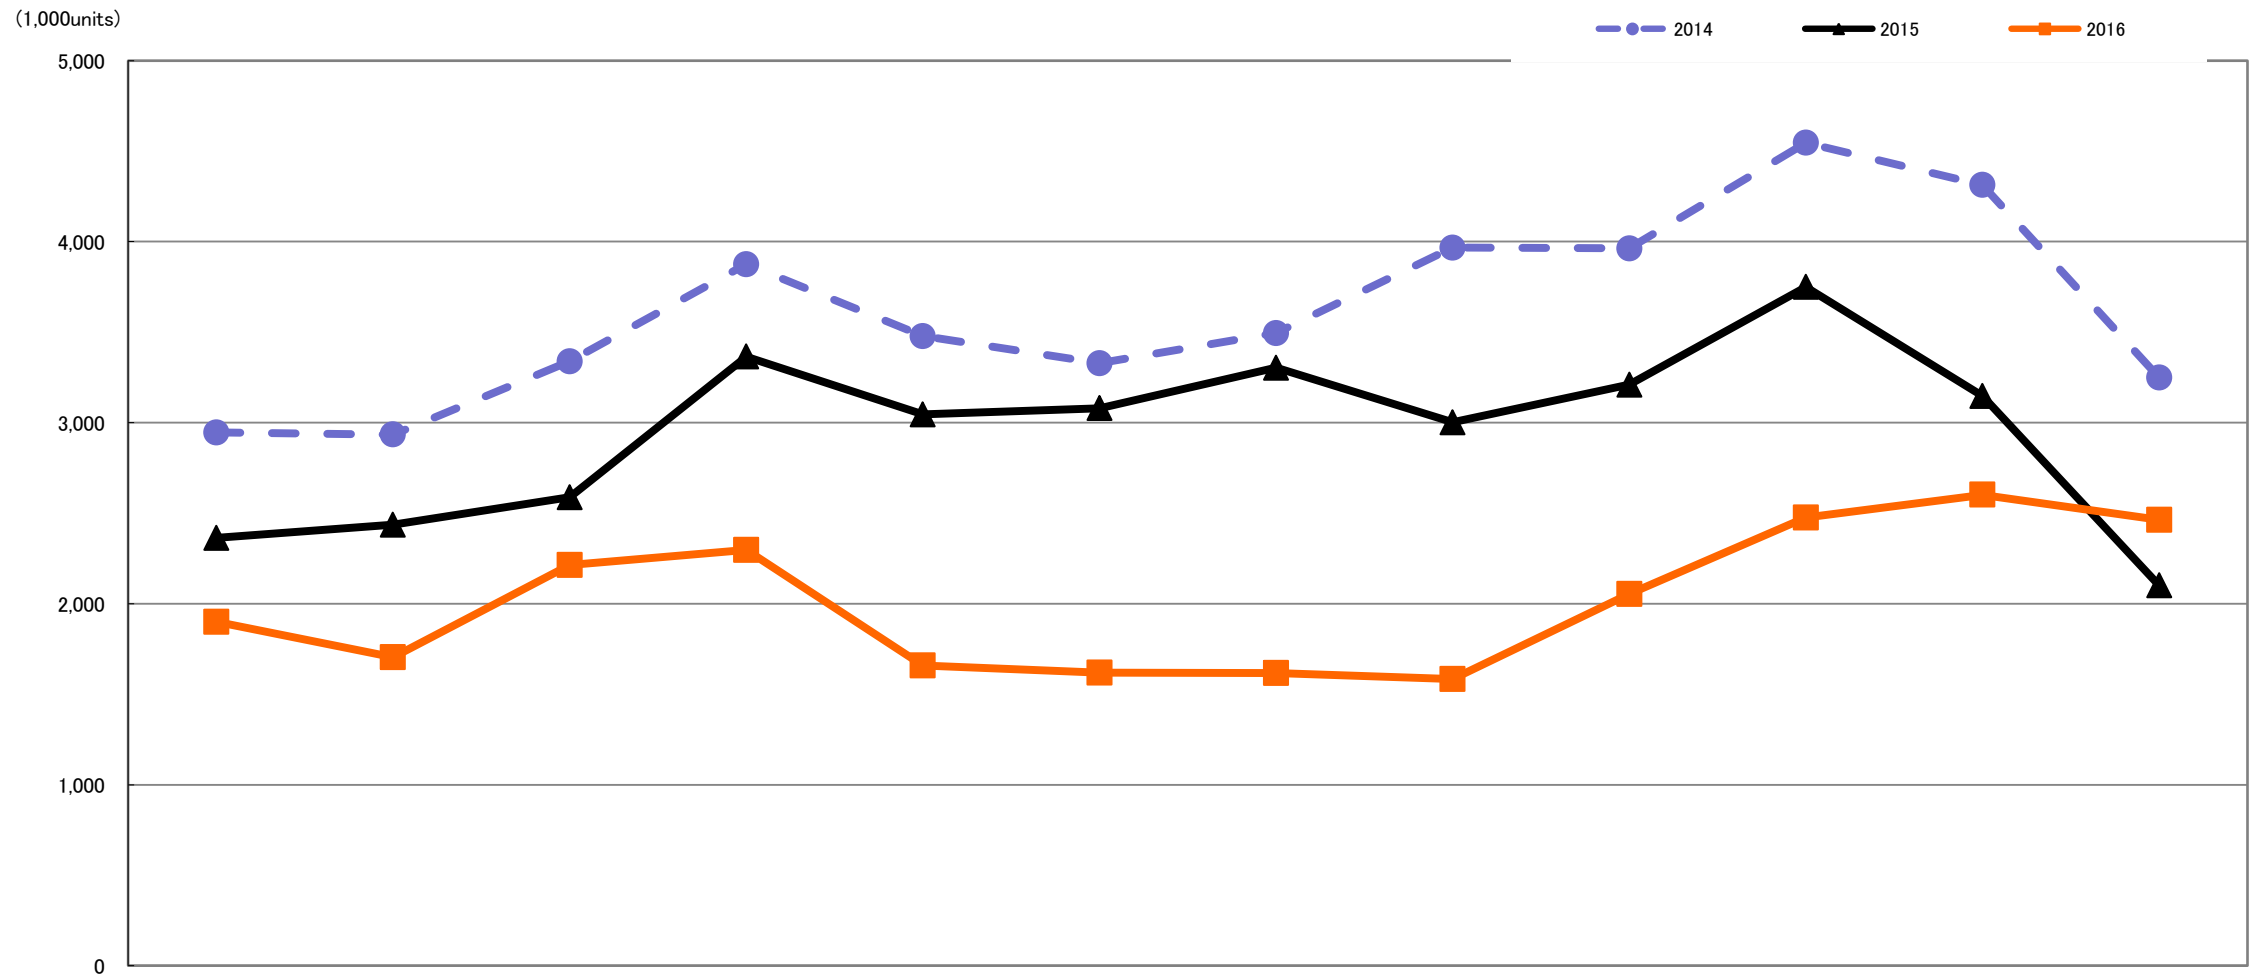

Quantity of Total Shipment of DSC [Worldwide] Comparison of 2014, 2015 and 2016 :Jan.-Dec.

	Jan.	Feb.	Mar.	Apr.	May.	Jun.	Jul.	Aug.	Sep.	Oct.	Nov.	Dec.
2016	1,900,087	1,704,581	2,214,668	2,297,688	1,658,353	1,619,311	1,616,828	1,584,177	2,054,037	2,475,607	2,601,792	2,462,741
	80.4%	70.0%	85.6%	68.3%	54.4%	52.6%	48.9%	52.8%	64.0%	66.0%	82.6%	117.2%
2015	2,363,912	2,436,324	2,587,319	3,365,033	3,046,288	3,080,103	3,304,174	3,001,654	3,210,297	3,750,106	3,148,484	2,101,763
	80.3%	83.0%	77.5%	86.8%	87.6%	92.5%	94.5%	75.7%	81.0%	82.5%	73.0%	64.7%
2014	2,945,506	2,934,500	3,339,487	3,875,163	3,478,485	3,328,051	3,494,964	3,966,972	3,962,604	4,546,136	4,313,284	3,249,256

Quantity of Total Shipment of Interchangeable Lens DSC [Worldwide]

Comparison of 2014 , 2015 and 2016 :Jan.-Dec.

	Jan.	Feb.	Mar.	Apr.	May.	Jun.	Jul.	Aug.	Sep.	Oct.	Nov.	Dec.
2016	791,416	719,146	1,054,147	961,630	758,043	852,311	913,822	903,456	1,114,114	1,232,055	1,243,100	1,064,538
	95.7%	84.7%	116.1%	78.9%	67.1%	70.0%	70.3%	86.6%	95.0%	94.8%	99.8%	126.3%
2015	826,632	848,625	908,245	1,218,760	1,129,482	1,218,174	1,299,086	1,043,752	1,172,668	1,299,966	1,245,809	842,800
	91.5%	92.9%	88.0%	98.2%	91.8%	113.1%	119.9%	81.8%	88.3%	90.4%	91.4%	88.3%
2014	903,592	913,131	1,031,795	1,240,837	1,229,934	1,076,759	1,083,653	1,275,546	1,327,331	1,437,918	1,363,698	954,974