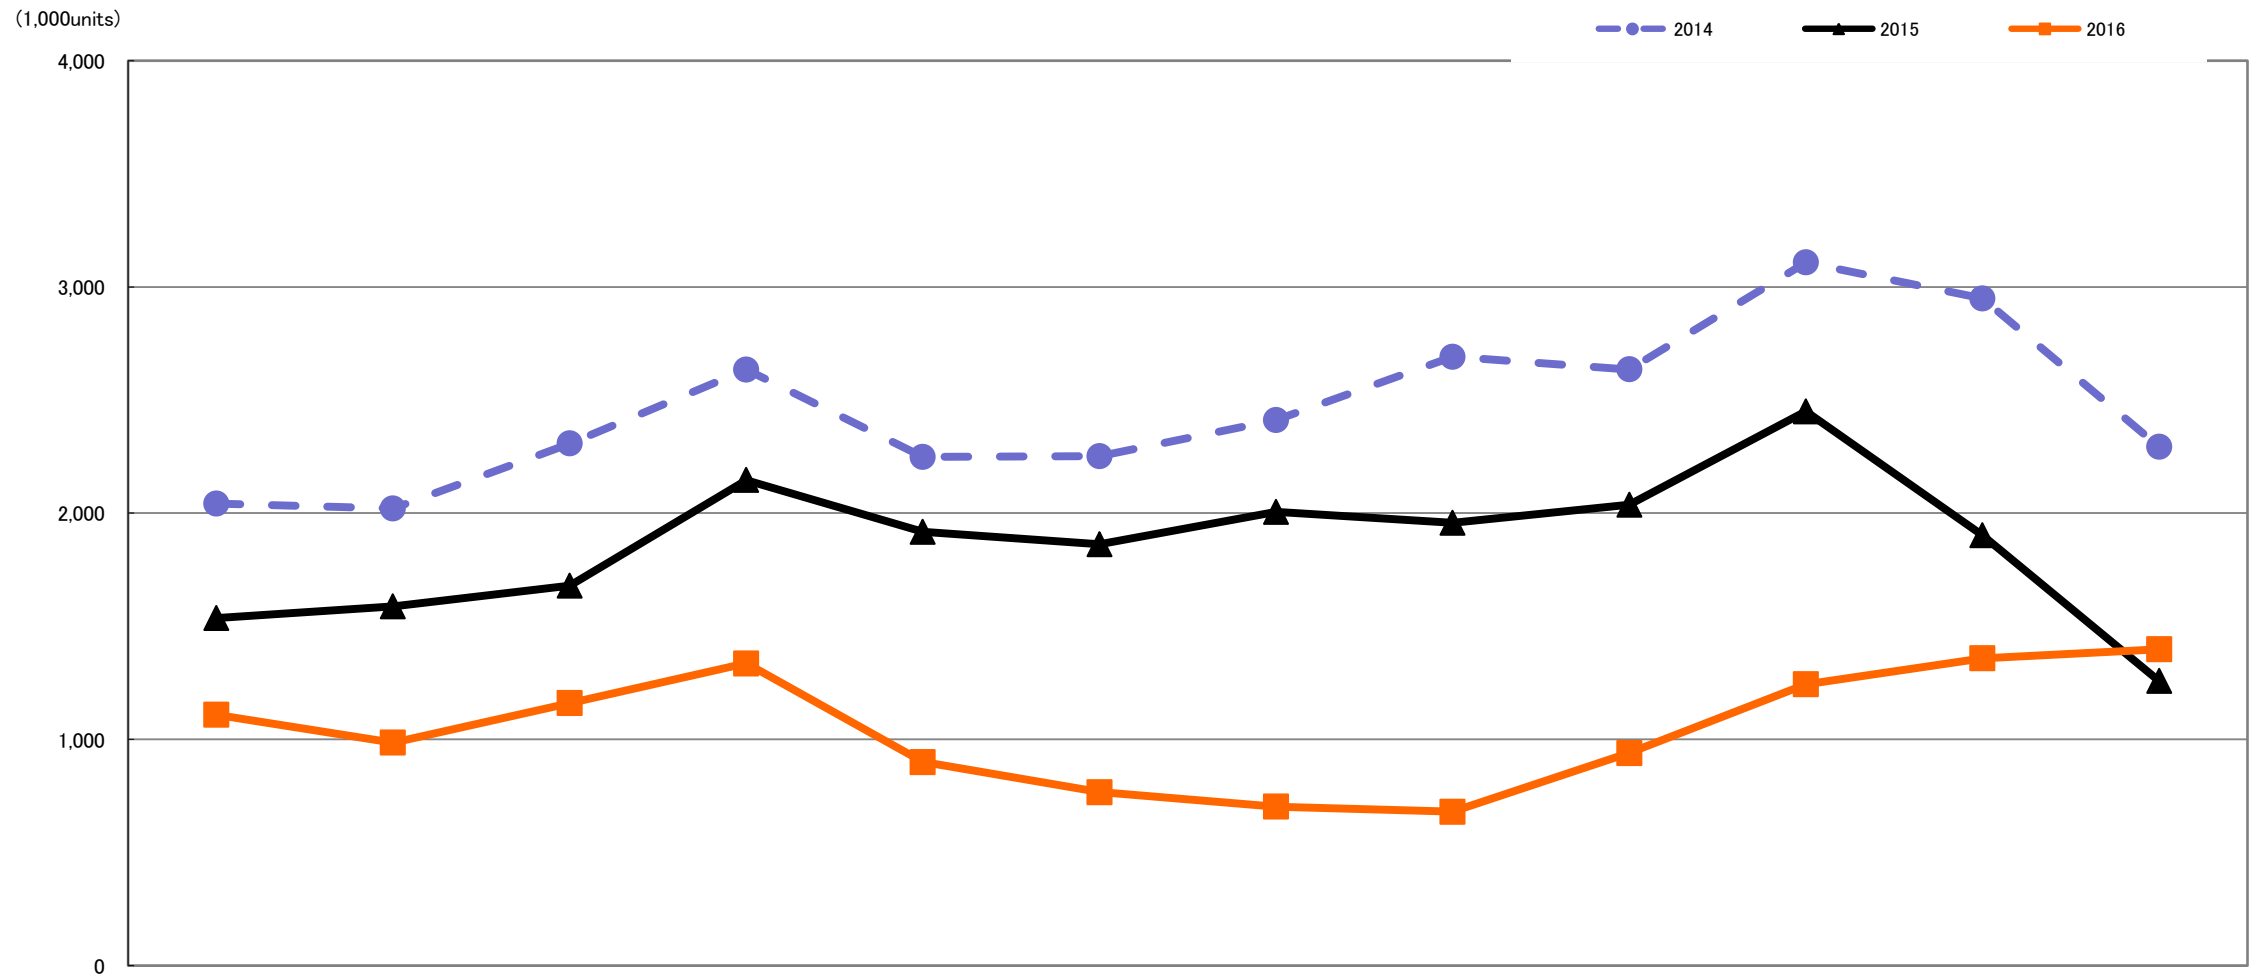

Quantity of Total Shipment of Built-in Lens DSC [Worldwide]

Comparison of 2014 , 2015 and 2016 : Jan.-Dec.

	Jan.	Feb.	Mar.	Apr.	May.	Jun.	Jul.	Aug.	Sep.	Oct.	Nov.	Dec.
2016	1,108,671	985,435	1,160,521	1,336,058	900,310	767,000	703,006	680,721	939,923	1,243,552	1,358,692	1,398,203
	72.1%	62.1%	69.1%	62.3%	47.0%	41.2%	35.1%	34.8%	46.1%	50.8%	71.4%	111.1%
2015	1,537,280	1,587,699	1,679,074	2,146,273	1,916,806	1,861,929	2,005,088	1,957,902	2,037,629	2,450,140	1,902,675	1,258,963
	75.3%	78.5%	72.8%	81.5%	85.2%	82.7%	83.2%	72.7%	77.3%	78.8%	64.5%	54.9%
2014	2,041,914	2,021,369	2,307,692	2,634,326	2,248,551	2,251,292	2,411,311	2,691,426	2,635,273	3,108,218	2,949,586	2,294,282