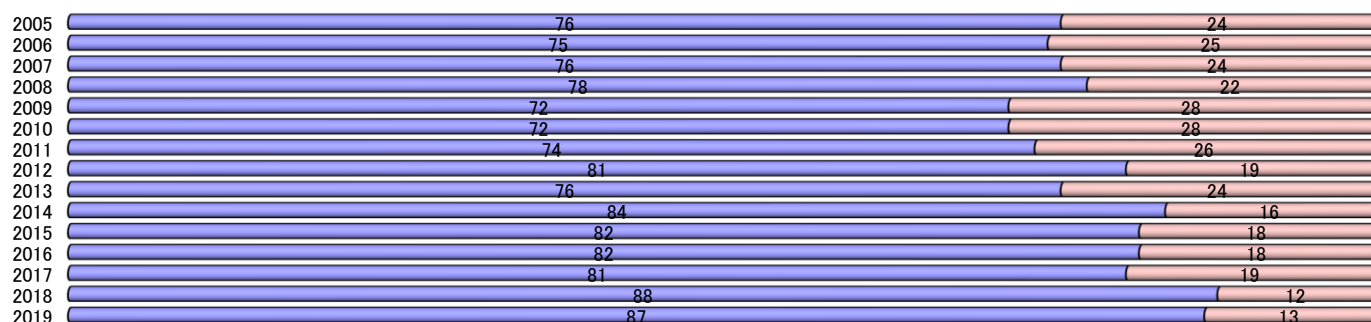

デジタルカメラ合計(男女別構成)

Digital Still Cameras Total (Gender-specific constitution)

■男 Male ■女 Female (%)

レンズ一体型デジタルカメラ(男女別構成)

Digital Cameras with Built-in Lens(Gender-specific constitution)

■男 Male ■女 Female (%)