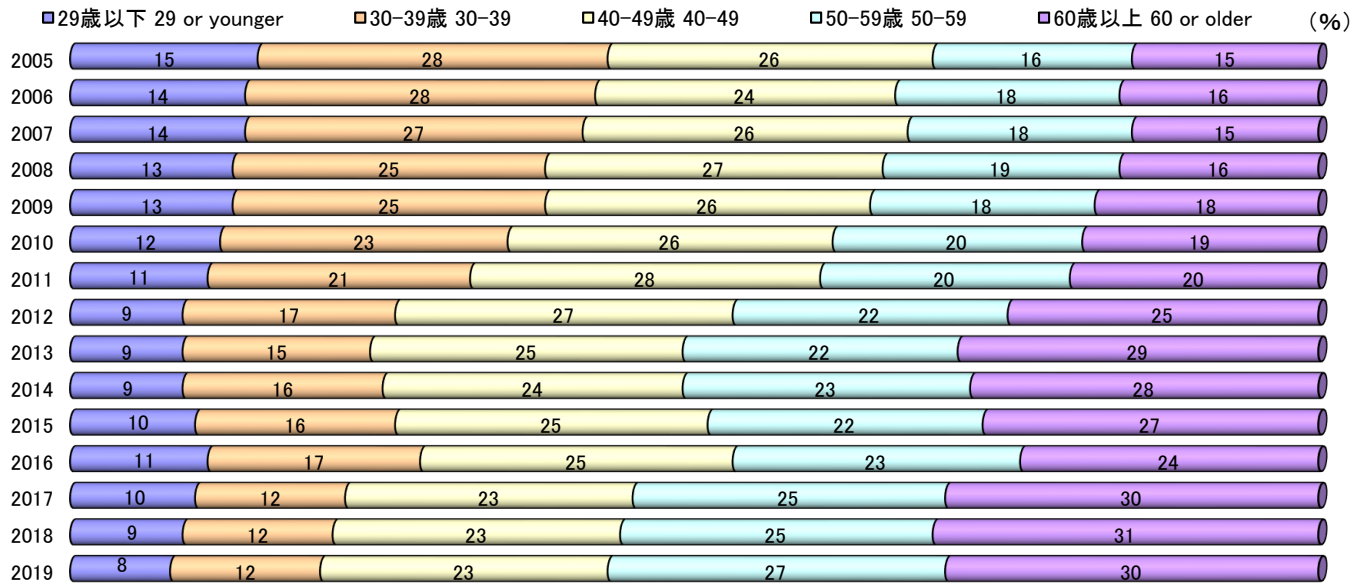

デジタルカメラ合計(年齢別構成)

Digital Still Cameras Total (Age-specific constitution)

レンズ一体型デジタルカメラ(年齢別構成)

Digital Cameras with Built-in Lens (Age-specific constitution)

レンズ交換式デジタルカメラ(年齢別構成)

Digital Cameras with Interchangeable Lenses(Age-specific constitution)