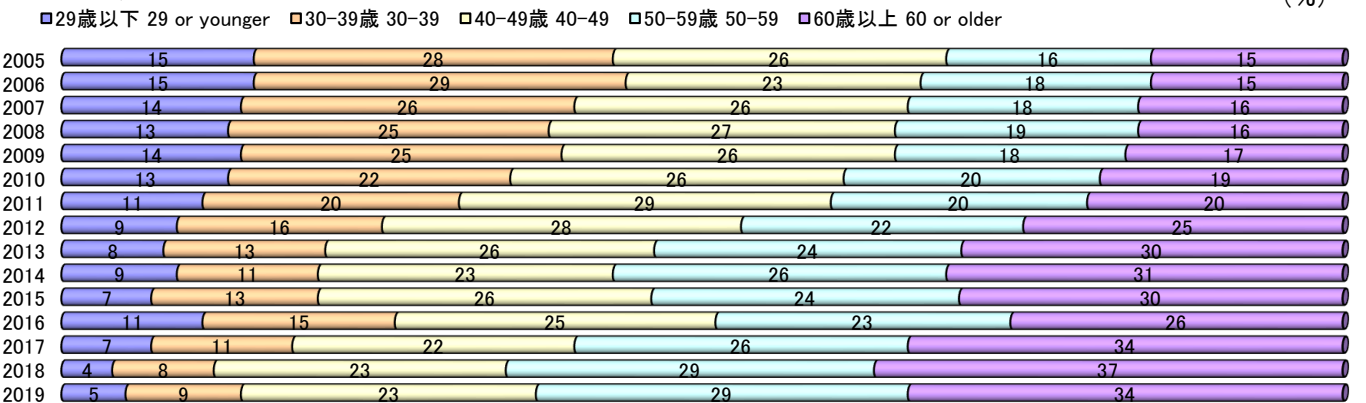

デジタルカメラ合計(年齢別構成)

Digital Still Cameras Total (Age-specific constitution)

レンズ一体型デジタルカメラ(年齢別構成)

Digital Cameras with Built-in Lens (Age-specific constitution)

レンズ交換式デジタルカメラ(年齢別構成)

Digital Cameras with Interchangeable Lenses(Age-specific constitution)