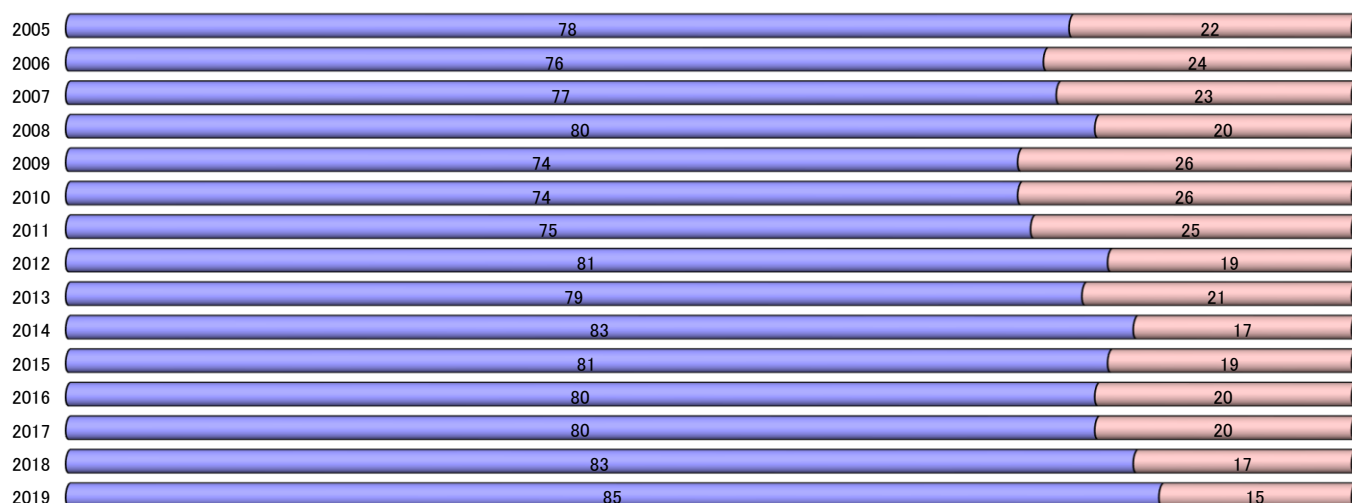

デジタルカメラ合計(男女別構成)

Digital Still Cameras Total (Gender-specific constitution)

■男 Male ■女 Female (%)