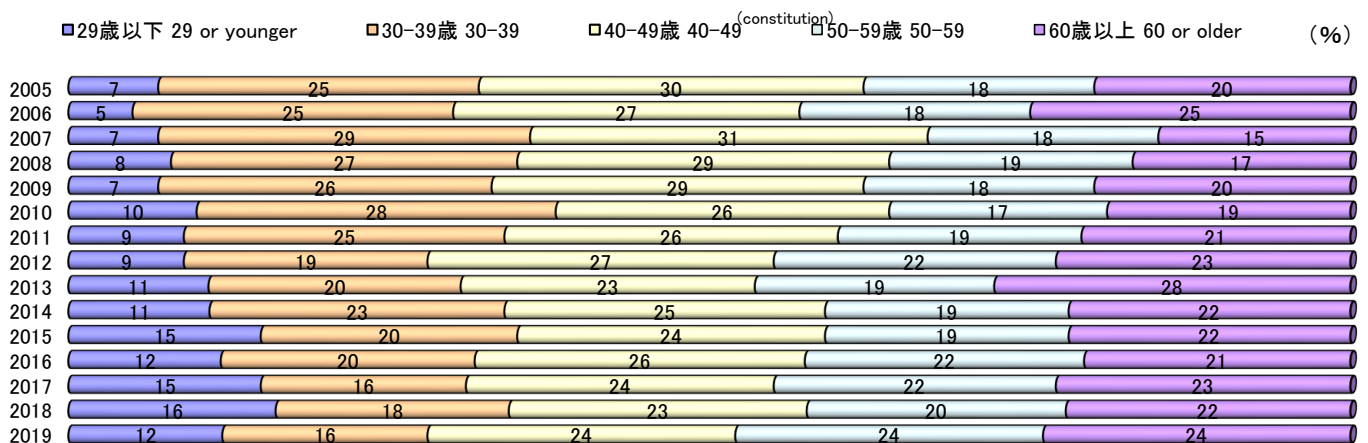

デジタルカメラ合計(年齢別構成)

Digital Still Cameras Total (Age-specific constitution)

レンズ一体型デジタルカメラ(年齢別構成)

Digital Cameras with Built-in Lens (Age-specific constitution)

レンズ交換式デジタルカメラ(年齢別構成)

Digital Cameras with Interchangeable Lenses(Age-specific constitution)